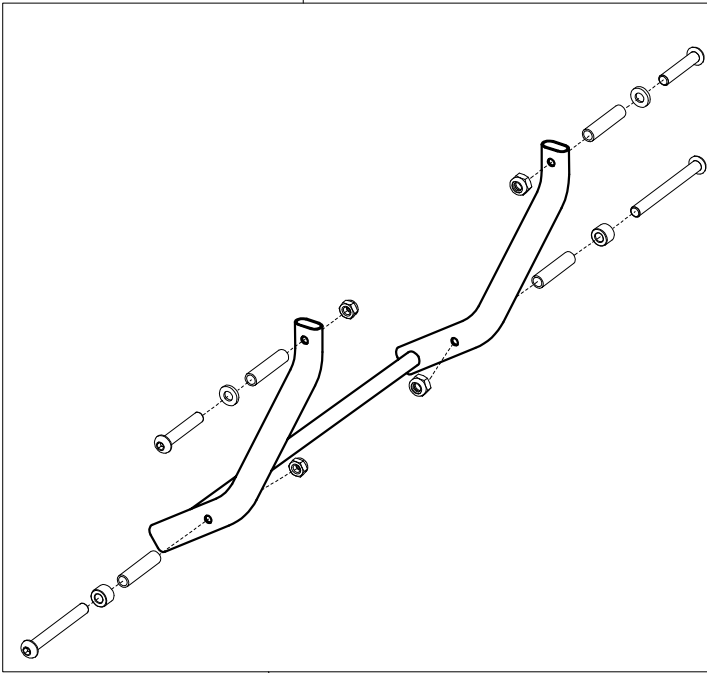

E7

E8

E9

E10

E10

E7	302691	BACK ARM + SCREWS
E8	302692	PAIR OF FRONT ARMS + SCREWS
E9	302694	BASE FRAME + SCREWS
E10	302189	PAIR OF WHEELS
POS.	PART NR.	DESCRIPTION

Spare Parts LOWER PART OF THE BASE FRAME 851 size M(3-4)

ORMESA

BUG pag. 2