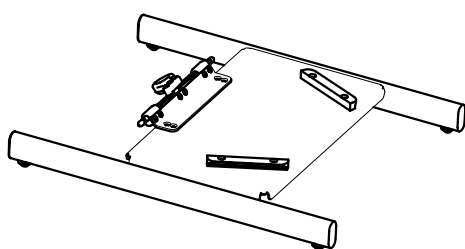

F1	301367	FIXING PART FOR SEAT OF BUG
F2	302696	COMPLETE 850 SEAT
F3	302427	PAIR OF THE SEAT SLIDES
F4	302698	PAIR OF BASE SIDES 850 + RIVETS
POS.	PART NR.	DESCRIPTION

Spare Parts 850 BASE size M(3-4)