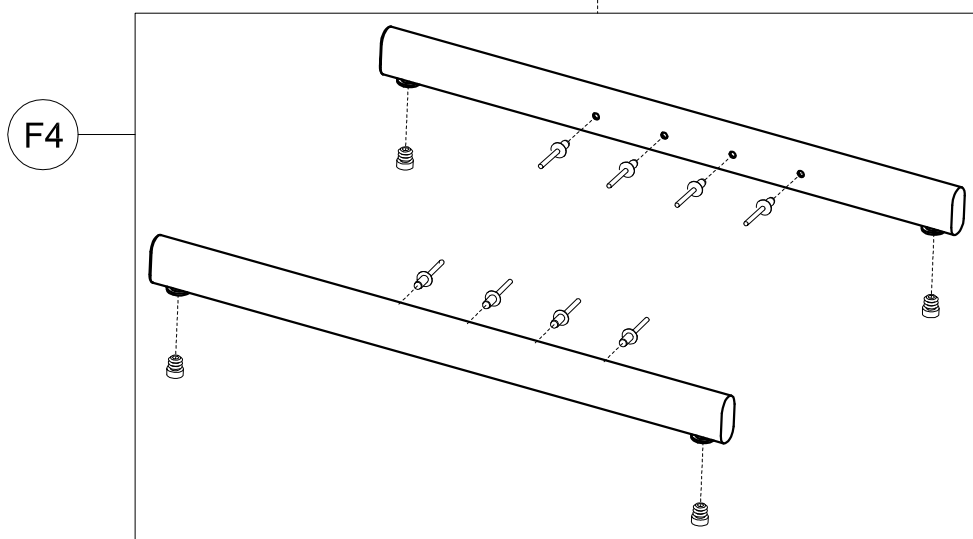

F1	301367	FIXING PART FOR SEAT OF BUG
F2	302696	COMPLETE 850 SEAT
F3	302427	PAIR OF THE SEAT SLIDES
F4	302698	PAIR OF BASE SIDES 850 + RIVETS
POS.	PART NR.	DESCRIPTION

Spare Parts 850 BASE size M(3-4)