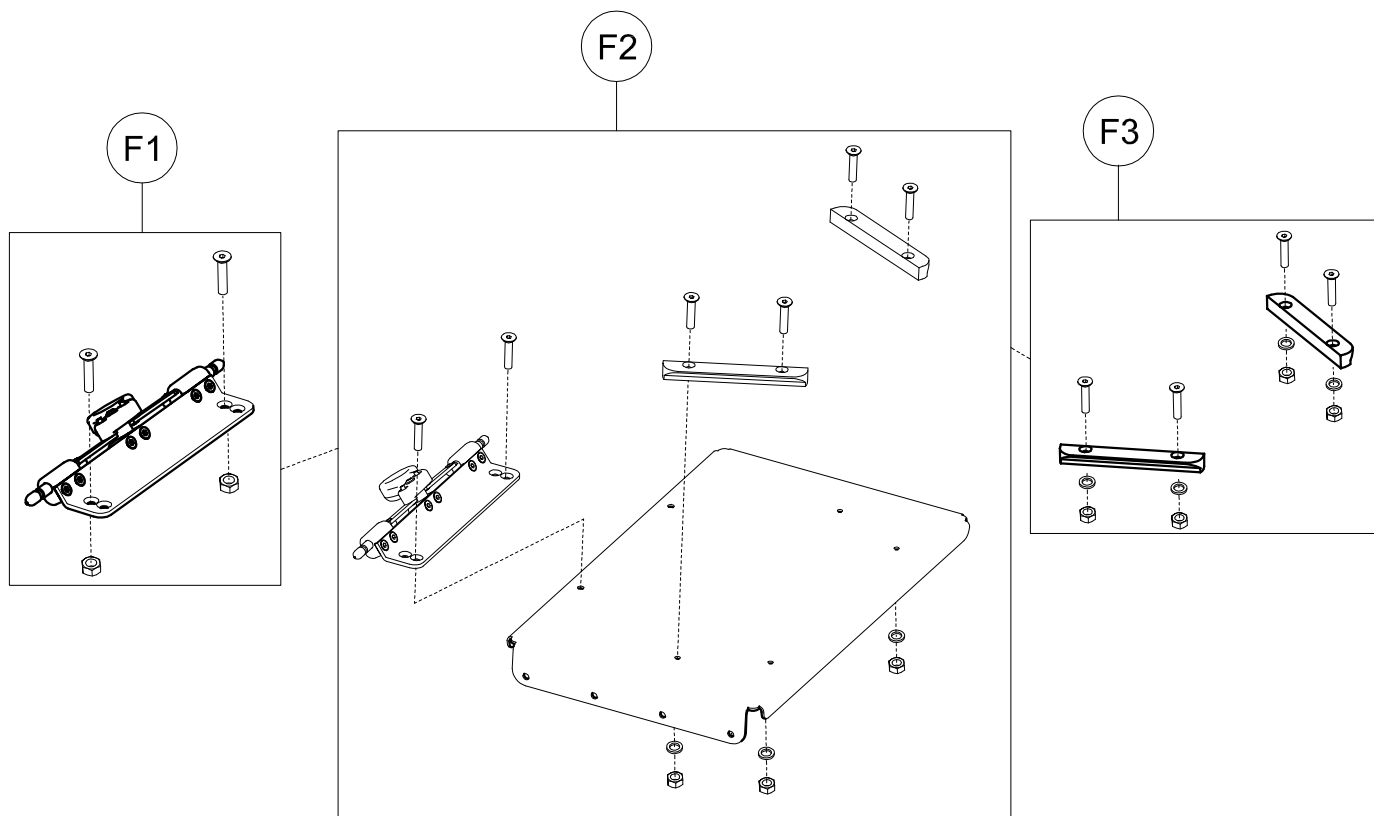

F1	301367	FIXING PART FOR SEAT OF BUG
F2	302696	COMPLETE 850 SEAT
F3	302427	PAIR OF THE SEAT SLIDES
F4	302698	PAIR OF BASE SIDES 850 + RIVETS
POS.	PART NR.	DESCRIPTION

Spare Parts 850 BASE size M(3-4)